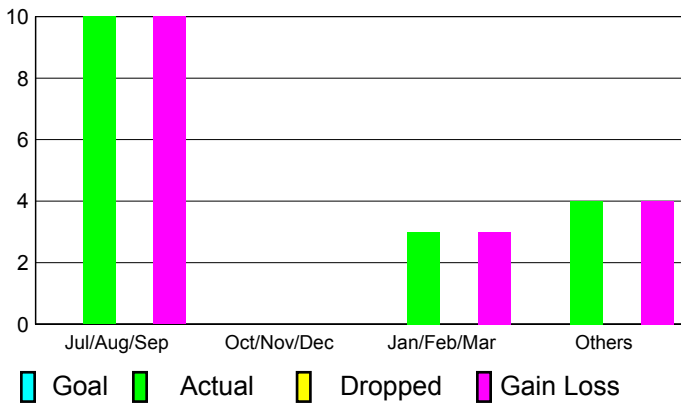

2010-2011 GMT Reports for District (or Undistricted) **District 307 B**

GMT: **Doctor DATUK K NAGARATN**, Location: **INDONESIA**

GMT CA: **7**

CLUBS

Club Results
2010-2011

Clubs
2009-2010

Month	New Club Goal	Actual New Clubs	Actual Dropped Clubs	Gain/Loss of Clubs	Gain/Loss of Clubs
Jul/Aug/Sep	0	10	0	10	4
Oct/Nov/Dec	0	0	0	0	3
Jan/Feb/Mar	0	3	0	3	3
Apr/May/June	0	4	0	4	3
Totals	0	17	0	17	13

Club Results 2010-2011

Goal, New, Dropped, Gain/Loss

Comparison of Club Gain/Loss

Current Year Compared to the Previous Year

YTD Status Quo Clubs 2010-2011

Status Quo Clubs Compared to Status Quo Members

MEMBERSHIP