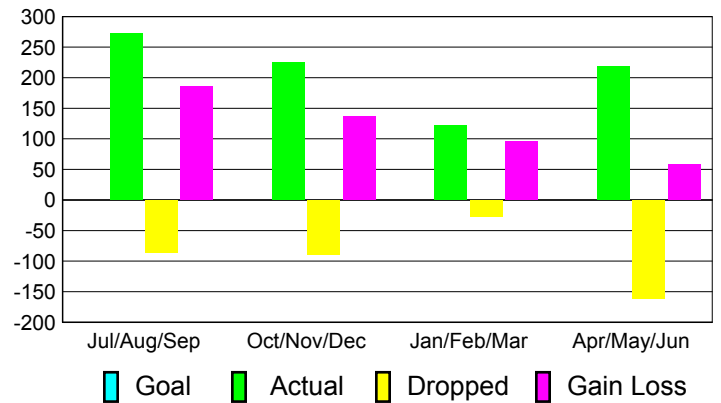

Membership Results 2010-2011

Goal, New, Dropped, Gain/Loss

Comparison of Membership Gain/Loss

Current Year Compared to the Previous Year