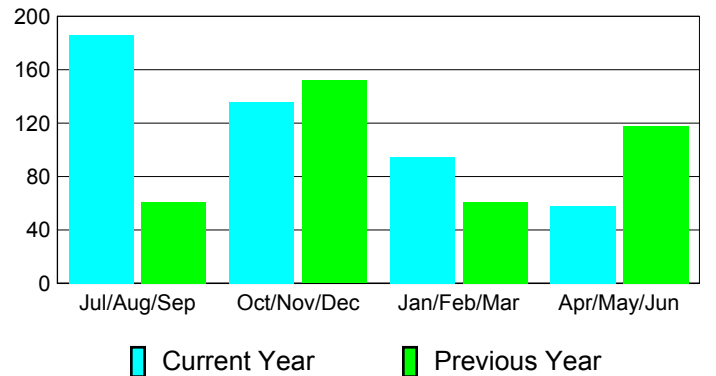

Membership Results
2010-2011

Membership
2009-2010

Month	Net Memb Goal	Actual New Memb	Actual Dropped Memb	Gain/Loss of Memb	Gain/Loss of Memb
Jul/Aug/Sep	0	272	-86	186	61
Oct/Nov/Dec	0	225	-89	136	152
Jan/Feb/Mar	0	122	-27	95	61
Apr/May/June	0	219	-161	58	118
Totals	0	838	-363	475	392

Membership Results 2010-2011

Goal, New, Dropped, Gain/Loss

Comparison of Membership Gain/Loss

Current Year Compared to the Previous Year

Gender Comparison 2010-2011

Jul/Aug/Sep

Oct/Nov/Dec

Jan/Feb/Mar

Apr/May/June

Male

Female