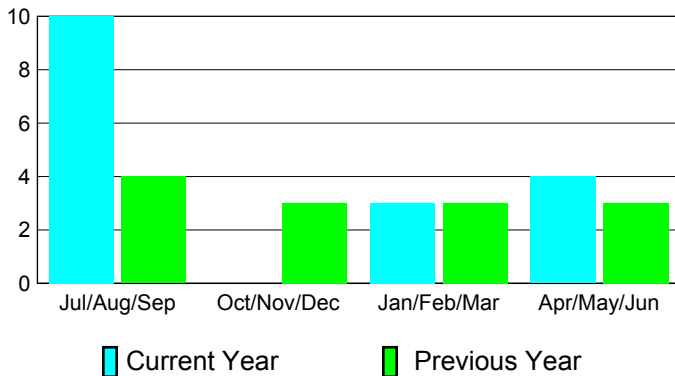

2010-2011 GMT Reports for District (or Undistricted) **District 307 B**

GMT: **Doctor DATUK K NAGARATN**, Location: **INDONESIA**

GMT CA: **7**

CLUBS

Club Results
2010-2011

Clubs
2009-2010

Month	New Club Goal	Actual New Clubs	Actual Dropped Clubs	Gain/Loss of Clubs	Gain/Loss of Clubs
Jul/Aug/Sep	0	10	0	10	4
Oct/Nov/Dec	0	0	0	0	3
Jan/Feb/Mar	0	3	0	3	3
Apr/May/June	0	4	0	4	3
Totals	0	17	0	17	13

Club Results 2010-2011

Goal, New, Dropped, Gain/Loss

Comparison of Club Gain/Loss

Current Year Compared to the Previous Year

YTD Status Quo Clubs 2010-2011

Status Quo Clubs Compared to Status Quo Members

MEMBERSHIP